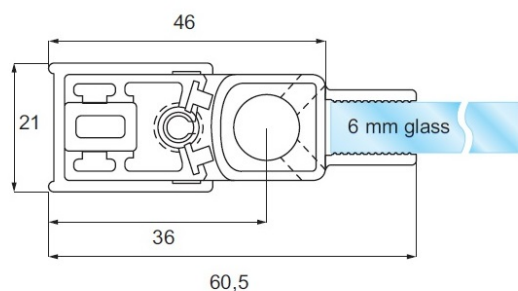

PRODUCT SHEET

Description:

Lift Hinge "Square" Wall/Glass, Alu Finish, 2,1 Meters, All Accessories

Item number:

15.22.995-0

Units	Box	Carton	HS Code	Barcode
Set	1	10	8302100090	
				5704866495202

SISO A/S

Mileparken 11
DK-2740 Skovlunde
Denmark
VAT: DK 24786013