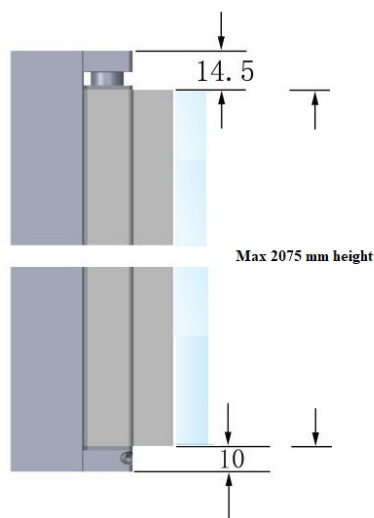

PRODUCT SHEET

Description:

Lift Hinge "Square" Wall/Glass, Alu Finish, 2,1 Meters, All Accessories

Item number:

15.22.995-0

Units	Box	Carton	HS Code	Barcode
Set	1	10	8302100090	
				5704866495202

SISO A/S

Mileparken 11
DK-2740 Skovlunde
Denmark
VAT: DK 24786013